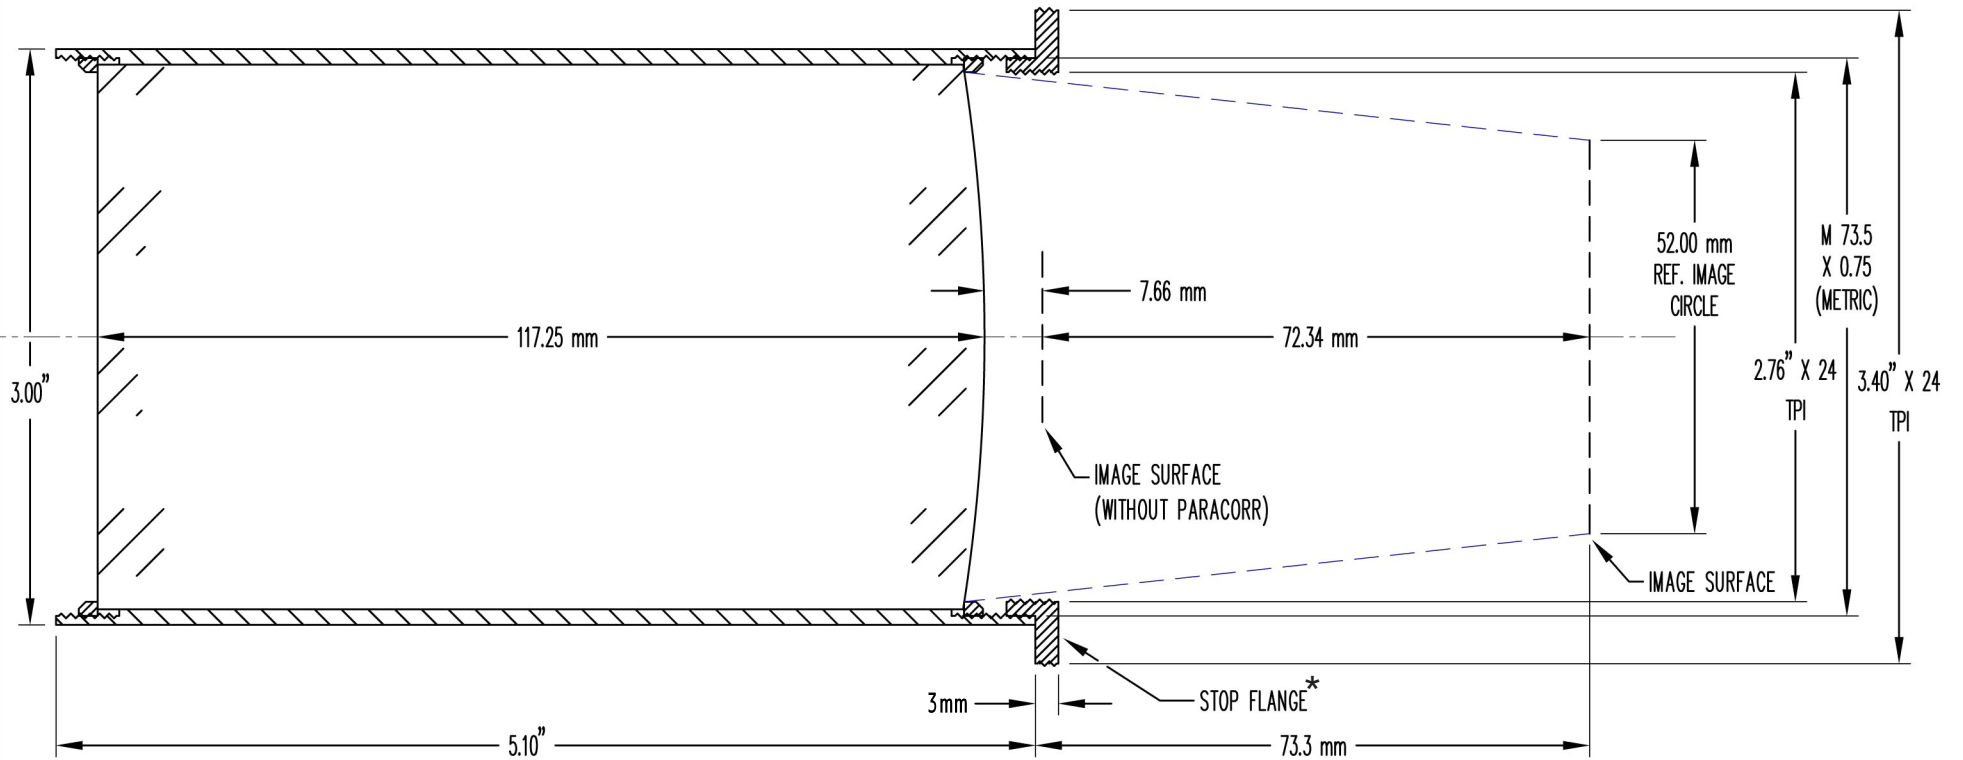

*Be sure that your Stop Flange is screwed to the TOP of the BIG Paracorr (near the parrot logo) and not accidentally to the bottom, which has the same thread.

VIP-3010 BIG PARACORR™ Type-2

32 Elkay Dr., Chester, New York 10918 (845) 469-4551. televue.com

@televueoptics

Vers:2022APR26